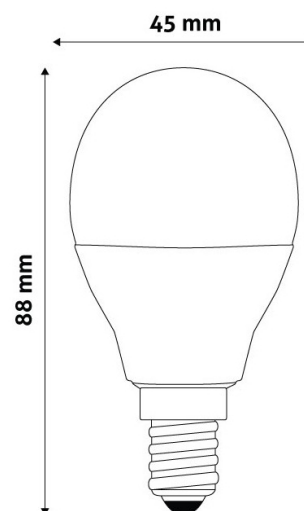

Wattage: 5.5W
Voltage: 220-240V
Beam angle: 240°
Dimmability: Yes
Lumen output: 470lm
Color temperature: RGB+W
Lifetime: 25 000h
Energy class:
CRI: 80
IP standard: IP20

BOX PICTURE

Avide Smart LED Mini Globe 5.5W RGB+W WIFI APP Control

PRODUCT SIZE

Diameter: 45mm
Height: 88mm

CARDBOARD BOX

EAN: 5999097918082
Packaging: 1/b 50/c 1200/p
Dimensions: 180mm x 180mm x 60mm
Net weight: 29.5g
Gross weight: 67g

CARTON

EAN: 5999097918099
Packaging: 1/b 50/c 1200/p
Dimensions: 430mm x 200mm x 795mm
Net weight: 1.475kg
Gross weight: 3.35kg

PALLET EXAMPLE

Height:
Width: 120cm (std Euro pallet)
Mepth: 80cm (std Euro pallet)
Cartons per pallet: 24carton/pallet
Cartons per row:
Net weight: 35.4kg
Gross weight: 80.4kg

PRODUCT PICTURE

PRODUCT OUTLINE