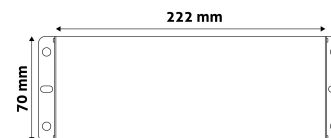

PRODUCT OUTLINE