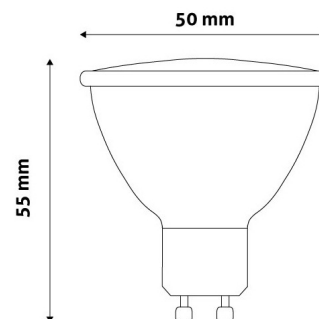

PRODUCT SIZE

Diameter: 50mm
 Height: 55mm

CARDBOARD BOX

EAN: 5999097918044
 Packaging: 1/b 50/c 900/p
 Dimensions: 180mm x 180mm x 60mm
 Net weight: 57g
 Gross weight: 57g

CARTON

EAN: 5999097918051
 Packaging: 1/b 50/c 900/p
 Dimensions: 530mm x 200mm x 750mm
 Net weight: 2.85kg
 Gross weight: 2.85kg

PALLET EXAMPLE

Height:
 Width: 120cm (std Euro pallet)
 Mepth: 80cm (std Euro pallet)
 Cartons per pallet: 18carton/pallet
 Cartons per row:
 Net weight: 51.3kg
 Gross weight: 51.3kg

PRODUCT PICTURE

PRODUCT OUTLINE