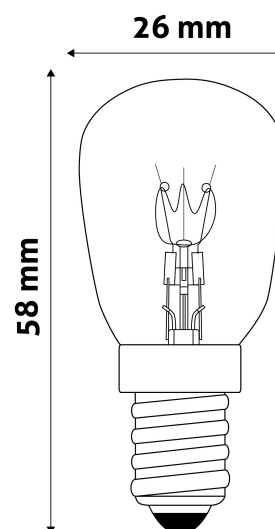

PRODUCT OUTLINE