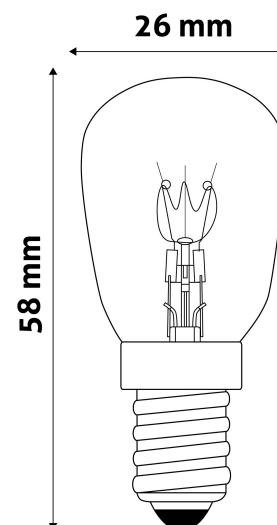

PRODUCT OUTLINE