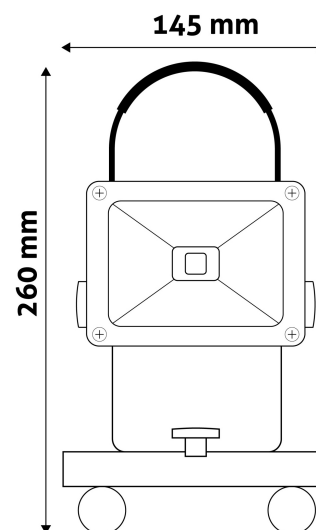

PRODUCT OUTLINE