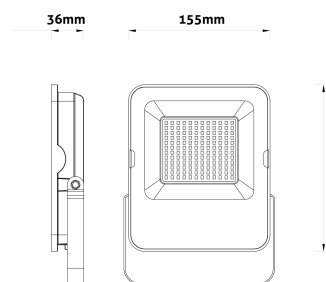

PRODUCT OUTLINE