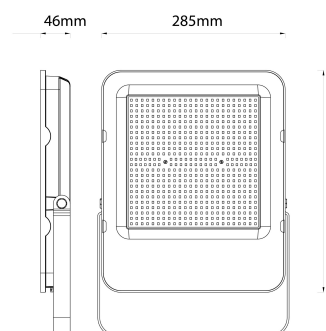

PRODUCT OUTLINE