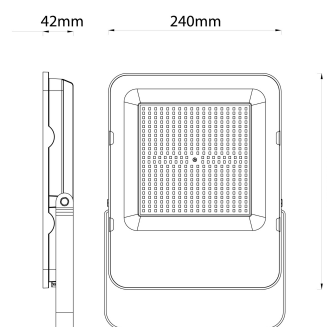

PRODUCT OUTLINE