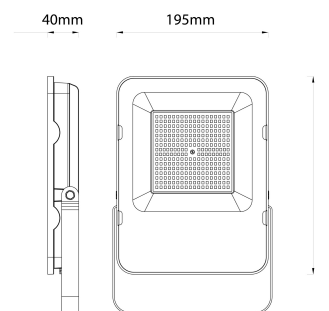

PRODUCT OUTLINE