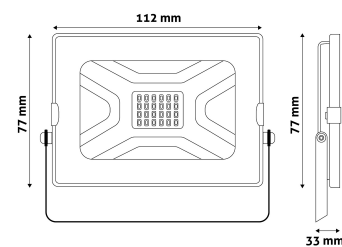

PRODUCT OUTLINE