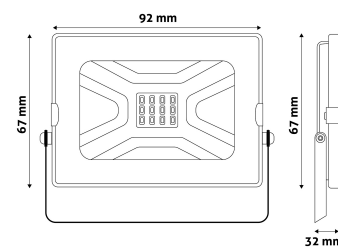

PRODUCT OUTLINE