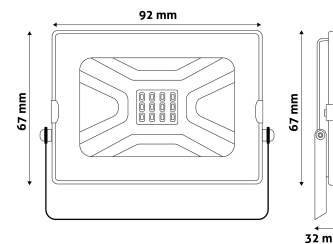

PRODUCT OUTLINE