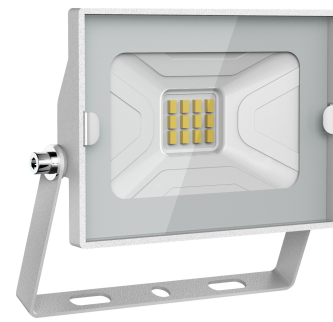

Avide LED Flood Light Slim SMD 10W NW 4000K White

Product code:	ABSSFLNW-10W-W
Brand link:	avidelighting.com/qr/ABSSFLNW-10W-W
ID:	AB-190518
Company name:	Bramcke Hungary Kft.
Company address:	Kisatár utca 17., 4031 Debrecen

BOX PICTURE

Avide LED Flood Light Slim SMD 10W NW 4000K White

Product code:	ABSSFLNW-10W-W
Brand link:	avidelighting.com/qr/ABSSFLNW-10W-W
ID:	AB-190518
Company name:	Bramcke Hungary Kft.
Company address:	Kishatár utca 17., 4031 Debrecen

PRODUCT PICTURE

PRODUCT OUTLINE

Avide LED Flood Light Slim SMD 10W NW 4000K White

Product code:	ABSSFLNW-10W-W
Brand link:	avidelighting.com/qr/ABSSFLNW-10W-W
ID:	AB-190518
Company name:	Bramcke Hungary Kft.
Company address:	Kishatár utca 17., 4031 Debrecen

Date of issue: 2024-05-21

Page: 3/3

PRODUCT DESCRIPTION

The Avide SMD LED floodlights can provide the same brightness as traditional halogen lights but with a much lower power consumption, thus significant savings can be realized with their use. LED floodlights provide up to 20 times longer lifetime compared to products using traditional light bulbs. With their IP65 classification, they are also perfectly suitable for outdoor use. The edge of the floodlight features a movable metal frame, thus you can fix it on the ground, the wall or even the ceiling. After mounting, the angle can be adjusted anytime, thus it will provide the light you need exactly where you need it.