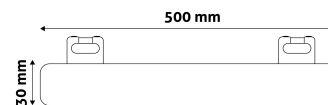

PRODUCT OUTLINE