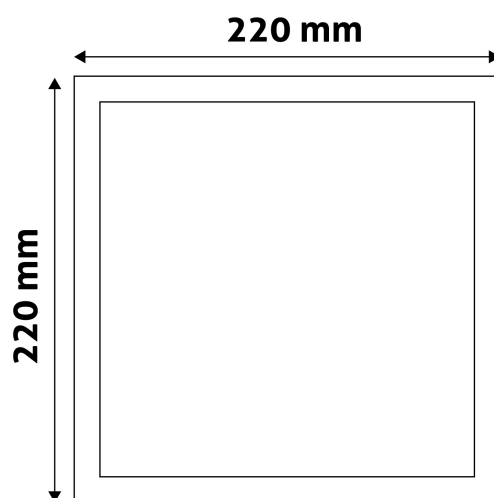

Wattage: 18W
Voltage: 220-240V
Beam angle: 120°
Dimmability: No
Lumen output: 1 490lm
Color temperature:
Lifetime: 25 000h
Energy class:
Type of LED: SMD
CRI: 80
IP standard: IP20

BOX PICTURE

Avide LED Ceiling Lamp Surface Mounted Square ALU 18W WW 3000K

PRODUCT SIZE

Width: 220mm
Height: 31.5mm

CARDBOARD BOX

EAN: 5999562281130
Packaging: 1/b 30/c 480/p
Dimensions: 225mm x 39mm x 225mm
Net weight: 370g
Gross weight: 431g

CARTON

EAN: 5999562281147
Packaging: 1/b 30/c 480/p
Dimensions: 690mm x 420mm x 245mm
Net weight: 11.1kg
Gross weight: 12.93kg

PALLET EXAMPLE

Height:
Width: 120cm (std Euro pallet)
Mepth: 80cm (std Euro pallet)
Cartons per pallet: 16carton/pallet
Cartons per row:
Net weight: 177.6kg
Gross weight: 206.88kg

PRODUCT PICTURE

PRODUCT OUTLINE