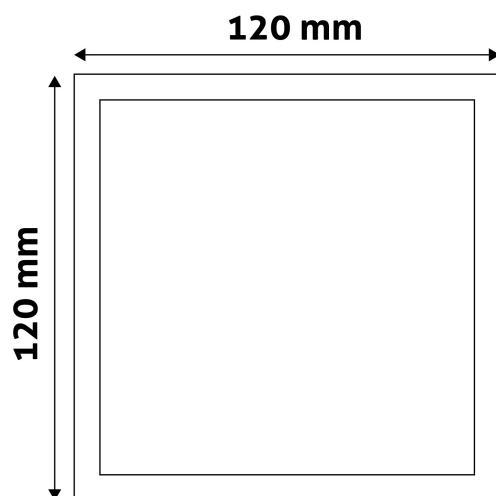

Wattage: 6W
Voltage: 220-240V
Beam angle: 120°
Dimmability: No
Lumen output: 420lm
Color temperature:
Lifetime: 25 000h
Energy class:
Type of LED: SMD
CRI: 80
IP standard: IP20

BOX PICTURE

Avide LED Ceiling Lamp Surface Mounted Square ALU 6W NW 4000K

Page: 2/3

PRODUCT SIZE

Width: 120mm
Height: 31.5mm

CARDBOARD BOX

EAN: 5999097912066
Packaging: 1/b 50/c 1600/p
Dimensions: 125mm x 39mm x 125mm
Net weight: 138g
Gross weight: 148g

CARTON

EAN: 5999097912073
Packaging: 1/b 50/c 1600/p
Dimensions: 645mm x 220mm x 270mm
Net weight: 6.9kg
Gross weight: 7.4kg

PALLET EXAMPLE

Height:
Width: 120cm (std Euro pallet)
Mepth: 80cm (std Euro pallet)
Cartons per pallet: 32carton/pallet
Cartons per row:
Net weight: 220.8kg
Gross weight: 236.8kg

PRODUCT PICTURE

PRODUCT OUTLINE