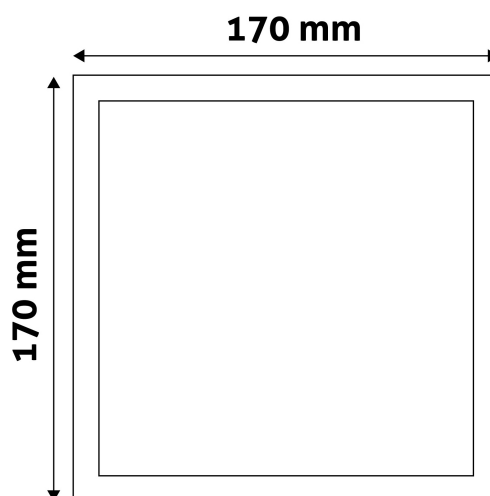

Wattage:	12W
Voltage:	220-240V
Beam angle:	120°
Dimmability:	No
Lumen output:	950lm
Color temperature:	
Lifetime:	25 000h
Energy class:	
Type of LED:	SMD
CRI:	80
IP standard:	IP20

BOX PICTURE

Avide LED Ceiling Lamp Surface Mounted Square ALU 12W NW 4000K

PRODUCT SIZE

Width: 170mm
 Height: 31.5mm

CARDBOARD BOX

EAN: 5999562281987
 Packaging: 1/b 40/c 1440/p
 Dimensions: 180mm x 45mm x 176mm
 Net weight: 255g
 Gross weight: 292.5g

CARTON

EAN: 5999562281994
 Packaging: 1/b 40/c 1440/p
 Dimensions: 475mm x 390mm x 380mm
 Net weight: 10.2kg
 Gross weight: 11.7kg

PALLET EXAMPLE

Height:
 Width: 120cm (std Euro pallet)
 Mepth: 80cm (std Euro pallet)
 Cartons per pallet: 36carton/pallet
 Cartons per row:
 Net weight: 367.2kg
 Gross weight: 421.2kg

PRODUCT PICTURE

PRODUCT OUTLINE