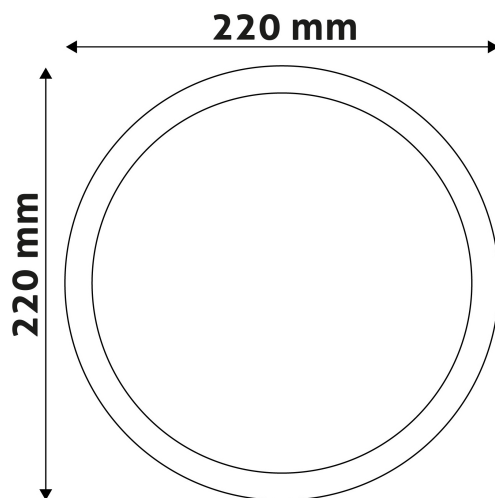

PRODUCT SIZE

Diameter: 219mm
 Height: 31.5mm

CARDBOARD BOX

EAN: 5999562281925
 Packaging: 1/b 30/c 480/p
 Dimensions: 220mm x 39mm x 225mm
 Net weight: 370g
 Gross weight: 431g

CARTON

EAN: 5999562281932
 Packaging: 1/b 30/c 480/p
 Dimensions: 690mm x 420mm x 250mm
 Net weight: 11.1kg
 Gross weight: 12.93kg

PALLET EXAMPLE

Height:
 Width: 120cm (std Euro pallet)
 Mepth: 80cm (std Euro pallet)
 Cartons per pallet: 16carton/pallet
 Cartons per row:
 Net weight: 177.6kg
 Gross weight: 206.88kg

PRODUCT PICTURE

PRODUCT OUTLINE