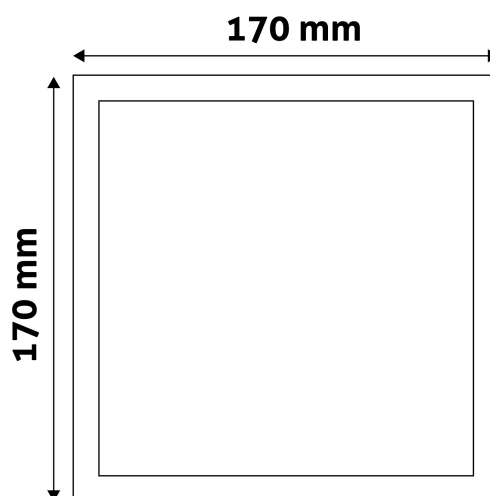

Wattage:	12W
Voltage:	220-240V
Beam angle:	120°
Dimmability:	No
Lumen output:	960lm
Color temperature:	
Lifetime:	25 000h
Energy class:	
Type of LED:	SMD
CRI:	80
IP standard:	IP20

BOX PICTURE

Avide LED Ceiling Lamp Surface Mounted Square ALU 12W CW 6400K

PRODUCT SIZE

Width: 170mm
 Height: 31.5mm

CARDBOARD BOX

EAN: 5999562282021
 Packaging: 1/b 40/c 1440/p
 Dimensions: 173mm x 37mm x 173mm
 Net weight: 255g
 Gross weight: 292.5g

CARTON

EAN: 5999562282038
 Packaging: 1/b 40/c 1440/p
 Dimensions: 885mm x 220mm x 193mm
 Net weight: 10.2kg
 Gross weight: 11.7kg

PALLET EXAMPLE

Height:
 Width: 120cm (std Euro pallet)
 Mepth: 80cm (std Euro pallet)
 Cartons per pallet: 36carton/pallet
 Cartons per row:
 Net weight: 367.2kg
 Gross weight: 421.2kg

PRODUCT PICTURE

PRODUCT OUTLINE