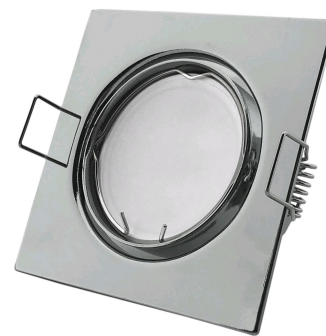

Avide GU10 Frame Square Swivel Chrome

Product code: ABGU10F-SS-CH
Brand link: avidelighting.com/qr/ABGU10F-SS-CH
ID: AB-190518
Company name: Bramcke Hungary Kft.
Company address: Kishatár utca 17., 4031 Debrecen

Date of issue: 2024-05-21

Page: 2/3

PRODUCT SIZE

Width: 81mm
Height: 26mm

CARDBOARD BOX

EAN: 5999097911762
Packaging: 1/b 100/c 3000/p
Dimensions: 85mm x 105mm x 37mm
Net weight: 103.5g
Gross weight: 120g

CARTON

EAN: 5999097911793
Packaging: 1/b 100/c 3000/p
Dimensions: 545mm x 220mm x 360mm
Net weight: 10.35kg
Gross weight: 12kg

PALLET EXAMPLE

Height:
Width: 120cm (std Euro pallet)
Mepth: 80cm (std Euro pallet)
Cartons per pallet: 30carton/pallet
Cartons per row:
Net weight: 310.5kg
Gross weight: 360kg

PRODUCT PICTURE