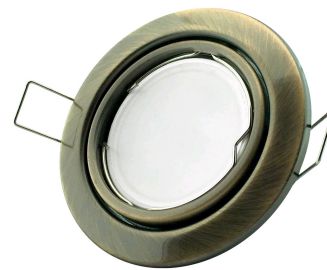

Avide GU10 Frame Round Swivel Copper

Product code: ABGU10F-NS-CO
Brand link: avidelighting.com/qr/ABGU10F-NS-CO
ID: AB-190518
Company name: Bramcke Hungary Kft.
Company address: Kishatár utca 17., 4031 Debrecen

Date of issue: 2024-05-21

Page: 2/3

PRODUCT SIZE

Diameter:
Height: 27mm

CARDBOARD BOX

EAN: 5999097911465
Packaging:
Dimensions: 92mm x 36mm x 132mm
Net weight: 60.2g
Gross weight: 76.7g

CARTON

EAN: 5999097911472
Packaging: 1/b 100/c 3200/p
Dimensions: 485mm x 220mm x 390mm
Net weight: 6.02kg
Gross weight: 7.67kg

PALLET EXAMPLE

Height:
Width: 120cm (std Euro pallet)
Depth: 80cm (std Euro pallet)
Cartons per pallet: 32carton/pallet
Cartons per row:
Net weight: 192.64kg
Gross weight: 245.44kg

PRODUCT PICTURE