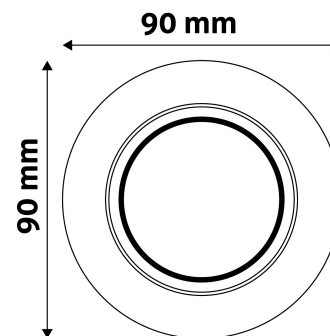

TECHNICAL DETAILS

Wattage:	
Voltage range:	220-240V
Inner diameter:	55mm
Cut out size:	70mm
Swivel:	Yes
IP standard:	IP20

BOX PICTURE

Avide GU10 Frame Round Swivel Copper

Product code: ABGU10F-NS-CO
Brand link: avidelighting.com/qr/ABGU10F-NS-CO
ID: AB-190518
Company name: Bramcke Hungary Kft.
Company address: Kishatár utca 17., 4031 Debrecen

Date of issue: 2024-05-21

Page: 2/3

PRODUCT SIZE

Diameter:
Height: 27mm

CARDBOARD BOX

EAN: 5999097911465
Packaging:
Dimensions: 92mm x 36mm x 132mm
Net weight: 60.2g
Gross weight: 76.7g

CARTON

EAN: 5999097911472
Packaging: 1/b 100/c 3200/p
Dimensions: 485mm x 220mm x 390mm
Net weight: 6.02kg
Gross weight: 7.67kg

PALLET EXAMPLE

Height:
Width: 120cm (std Euro pallet)
Depth: 80cm (std Euro pallet)
Cartons per pallet: 32carton/pallet
Cartons per row:
Net weight: 192.64kg
Gross weight: 245.44kg

PRODUCT PICTURE

PRODUCT OUTLINE