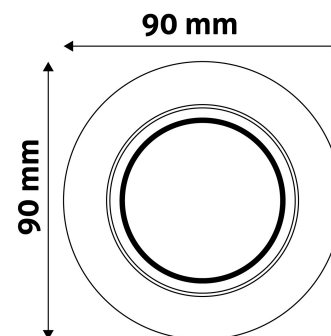

TECHNICAL DETAILS

Wattage:
Voltage range: 220-240V
Inner diameter: 55mm
Cut out size: 70mm
Swivel: Yes
IP standard: IP20

BOX PICTURE

Avide GU10 Frame Round Swivel Chrome

Product code:	ABGU10F-NS-CH
Brand link:	avidelighting.com/qr/ABGU10F-NS-CH
ID:	AB-190518
Company name:	Bramcke Hungary Kft.
Company address:	Kisatár utca 17., 4031 Debrecen

Date of issue: 2024-05-21

Page: 2/3

PRODUCT SIZE

Diameter:	
Height:	27mm

CARDBOARD BOX

EAN:	5999097911441
Packaging:	
Dimensions:	92mm x 36mm x 132mm
Net weight:	60.8g
Gross weight:	77.3g

CARTON

EAN:	5999097911458
Packaging:	1/b 100/c 3200/p
Dimensions:	485mm x 220mm x 390mm
Net weight:	6.08kg
Gross weight:	7.73kg

PALLET EXAMPLE

Height:	
Width:	120cm (std Euro pallet)
Depth:	80cm (std Euro pallet)
Cartons per pallet:	32carton/pallet
Cartons per row:	
Net weight:	194.56kg
Gross weight:	247.36kg

PRODUCT PICTURE

PRODUCT OUTLINE