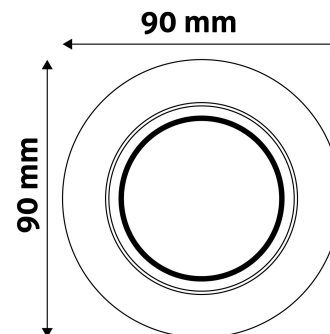

TECHNICAL DETAILS

Wattage:	
Voltage range:	220-240V
Inner diameter:	55mm
Cut out size:	70mm
Swivel:	Yes
IP standard:	IP20

BOX PICTURE

Avide GU10 Frame Round Swivel Black

Product code:	ABGU10F-NS-B
Brand link:	avidelighting.com/qr/ABGU10F-NS-B
ID:	AB-190518
Company name:	Bramcke Hungary Kft.
Company address:	Kishatár utca 17., 4031 Debrecen

Date of issue: 2024-05-21

Page: 2/3

PRODUCT SIZE

Diameter:	
Height:	27mm

CARDBOARD BOX

EAN:	5999097911403
Packaging:	
Dimensions:	93mm x 93mm x 37mm
Net weight:	61.1g
Gross weight:	77.6g

CARTON

EAN:	
Packaging:	1/b 100/c 3200/p
Dimensions:	485mm x 220mm x 390mm
Net weight:	6.11kg
Gross weight:	7.76kg

PALLET EXAMPLE

Height:	
Width:	120cm (std Euro pallet)
Depth:	80cm (std Euro pallet)
Cartons per pallet:	32carton/pallet
Cartons per row:	
Net weight:	195.52kg
Gross weight:	248.32kg

PRODUCT PICTURE

PRODUCT OUTLINE