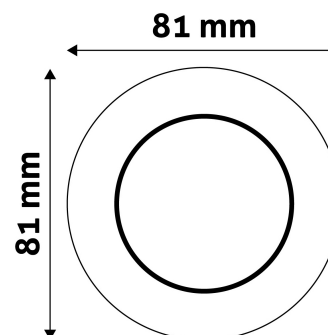

PRODUCT OUTLINE