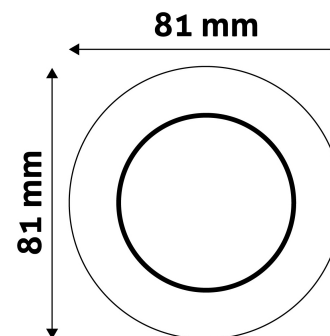

Wattage:
Voltage range: 220-240V
Inner diameter: 55mm
Cut out size: 55mm
Swivel: No
IP standard: IP20

Avide GU10 Frame Cone Black

Product code: ABGU10F-C-B
Brand link: avidelighting.com/qr/ABGU10F-C-B
ID: AB-190518
Company name: Bramcke Hungary Kft.
Company address: Kishatár utca 17., 4031 Debrecen

Date of issue: 2024-05-21

Page: 2/3

PRODUCT SIZE

Diameter:
Height: 30mm

CARDBOARD BOX

EAN: 5999097911489
Packaging:
Dimensions: 83mm x 83mm x 35mm
Net weight: 40.4g
Gross weight: 56.9g

CARTON

EAN: 5999097911595
Packaging: 1/b 100/c 3000/p
Dimensions: 435mm x 215mm x 350mm
Net weight: 4.04kg
Gross weight: 5.69kg

PALLET EXAMPLE

Height:
Width: 120cm (std Euro pallet)
Meprh: 80cm (std Euro pallet)
Cartons per pallet: 30carton/pallet
Cartons per row:
Net weight: 121.2kg
Gross weight: 170.7kg

PRODUCT PICTURE

PRODUCT OUTLINE