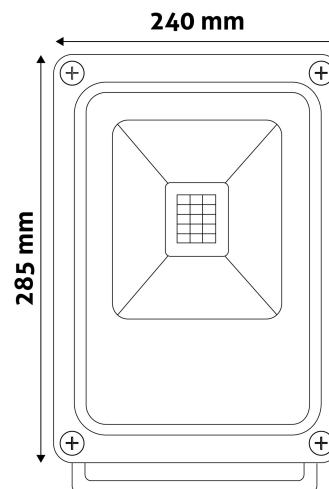

**Date of issue:** 2024-05-21  
**Page:** 2/3

**PRODUCT SIZE**

Width: 240mm  
 Height: 285mm  
 Depth: 60mm

**CARDBOARD BOX**

EAN: 5999562284384  
 Packaging: 1/b 5/c 225/p  
 Dimensions: 245mm x 65mm x 310mm  
 Net weight: 1 548.8g  
 Gross weight: 1 600g

**CARTON**

EAN: 5999562284421  
 Packaging: 1/b 5/c 225/p  
 Dimensions: 345mm x 260mm x 330mm  
 Net weight: 7.744kg  
 Gross weight: 8kg

**PALLET EXAMPLE**

Height:  
 Width: 120cm (std Euro pallet)  
 Mepth: 80cm (std Euro pallet)  
 Cartons per pallet: 45carton/pallet  
 Cartons per row: 9pcs  
 Net weight: 348.48kg  
 Gross weight: 360kg

**PRODUCT PICTURE**

**PRODUCT OUTLINE**