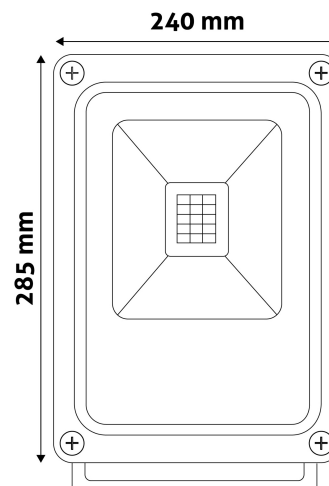

Date of issue: 2024-05-21

Page: 2/3

**PRODUCT SIZE**

Width: 235mm  
 Height: 285mm  
 Depth: 55mm

**CARDBOARD BOX**

EAN: 5999097913865  
 Packaging: 1/b 5/c 225/p  
 Dimensions: 248mm x 65mm x 310mm  
 Net weight: 1 548.8g  
 Gross weight: 1 600g

**CARTON**

EAN: 5999097913872  
 Packaging: 1/b 5/c 225/p  
 Dimensions: 345mm x 260mm x 330mm  
 Net weight: 7.744kg  
 Gross weight: 8kg

**PALLET EXAMPLE**

Height:  
 Width: 120cm (std Euro pallet)  
 Mepth: 80cm (std Euro pallet)  
 Cartons per pallet: 45carton/pallet  
 Cartons per row:  
 Net weight: 348.48kg  
 Gross weight: 360kg

**PRODUCT PICTURE**

**PRODUCT OUTLINE**