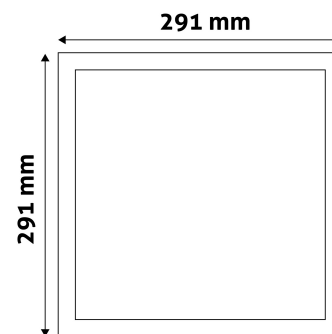

PRODUCT SIZE

Width: 291mm
 Height: 291mm
 Cut out size: 280mm

CARDBOARD BOX

EAN: 5999097913100
 Packaging: 1/b 20/c 240/p
 Dimensions: 300mm x 39mm x 320mm
 Net weight: 675g
 Gross weight: 795g

CARTON

EAN: 5999097913117
 Packaging: 1/b 20/c 240/p
 Dimensions: 630mm x 420mm x 345mm
 Net weight: 13.5kg
 Gross weight: 15.9kg

PALLET EXAMPLE

Height:
 Width: 120cm (std Euro pallet)
 Mepth: 80cm (std Euro pallet)
 Cartons per pallet: 12carton/pallet
 Cartons per row:
 Net weight: 162kg
 Gross weight: 190.8kg

PRODUCT PICTURE

PRODUCT OUTLINE