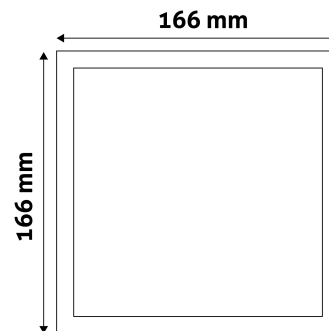

PRODUCT OUTLINE