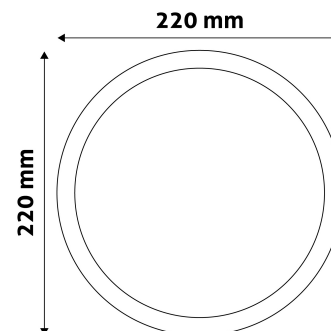

Page: 2/3

PRODUCT SIZE

Diameter: 220mm
Height:
Cut out size: 201mm

CARDBOARD BOX

EAN: 5999562281277
Packaging: 1/b 20/c 400/p
Dimensions: 220mm x 34mm x 260mm
Net weight: 370g
Gross weight: 431g

CARTON

EAN: 5999562281284
Packaging: 1/b 20/c 400/p
Dimensions: 470mm x 375mm x 285mm
Net weight: 7.4kg
Gross weight: 8.62kg

PALLET EXAMPLE

Height:
Width: 120cm (std Euro pallet)
Mepth: 80cm (std Euro pallet)
Cartons per pallet: 20carton/pallet
Cartons per row:
Net weight: 148kg
Gross weight: 172.4kg

PRODUCT PICTURE

PRODUCT OUTLINE