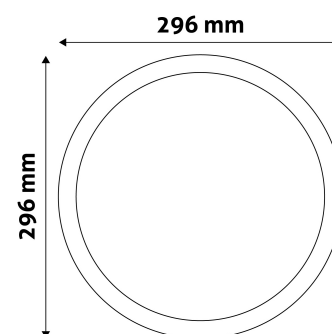

Page: 2/3

PRODUCT SIZE

Diameter: 296mm
Height:
Cut out size: 280mm

CARDBOARD BOX

EAN: 5999097912080
Packaging: 1/b 20/c 240/p
Dimensions: 305mm x 39mm x 320mm
Net weight: 675g
Gross weight: 795g

CARTON

EAN: 5999097912097
Packaging: 1/b 20/c 240/p
Dimensions: 630mm x 420mm x 345mm
Net weight: 13.5kg
Gross weight: 15.9kg

PALLET EXAMPLE

Height:
Width: 120cm (std Euro pallet)
Mepth: 80cm (std Euro pallet)
Cartons per pallet: 12carton/pallet
Cartons per row:
Net weight: 162kg
Gross weight: 190.8kg

PRODUCT PICTURE

PRODUCT OUTLINE