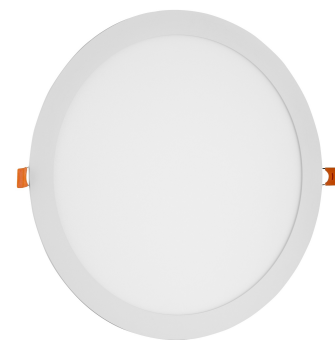

Avide LED Ceiling Lamp Recessed Panel Round ALU 24W NW 4000K

Product code: ACRPNW-R-24W-ALU
Brand link: avidelighting.com/qr/ACRPNW-R-24W-ALU
ID: AB-190518
Company name: Bramcke Hungary Kft.
Company address: Kishatár utca 17., 4031 Debrecen

Date of issue: 2024-05-21

Page: 2/3

PRODUCT SIZE

Diameter: 296mm
Height:
Cut out size: 280mm

CARDBOARD BOX

EAN: 5999097912080
Packaging: 1/b 20/c 240/p
Dimensions: 305mm x 39mm x 320mm
Net weight: 675g
Gross weight: 795g

CARTON

EAN: 5999097912097
Packaging: 1/b 20/c 240/p
Dimensions: 630mm x 420mm x 345mm
Net weight: 13.5kg
Gross weight: 15.9kg

PALLET EXAMPLE

Height:
Width: 120cm (std Euro pallet)
Mepth: 80cm (std Euro pallet)
Cartons per pallet: 12carton/pallet
Cartons per row:
Net weight: 162kg
Gross weight: 190.8kg

PRODUCT PICTURE