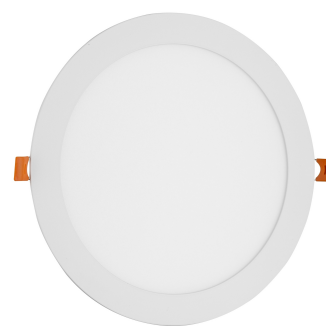

Avide LED Ceiling Lamp Recessed Panel Round ALU 18W NW 4000K

Product code: ACRPNW-R-18W-ALU
Brand link: avidelighting.com/qr/ACRPNW-R-18W-ALU
ID: AB-190518
Company name: Bramcke Hungary Kft.
Company address: Kishatár utca 17., 4031 Debrecen

QR code:

Date of issue: 2024-05-21

Page: 2/3

PRODUCT SIZE

Diameter: 220mm
Height:
Cut out size: 201mm

CARDBOARD BOX

EAN: 5999562288900
Packaging: 1/b 20/c 400/p
Dimensions: 250mm x 32mm x 255mm
Net weight: 370g
Gross weight: 431g

CARTON

EAN: 5999562288917
Packaging: 1/b 20/c 400/p
Dimensions: 525mm x 360mm x 285mm
Net weight: 7.4kg
Gross weight: 8.62kg

PALLET EXAMPLE

Height:
Width: 120cm (std Euro pallet)
Mepth: 80cm (std Euro pallet)
Cartons per pallet: 20carton/pallet
Cartons per row:
Net weight: 148kg
Gross weight: 172.4kg

PRODUCT PICTURE