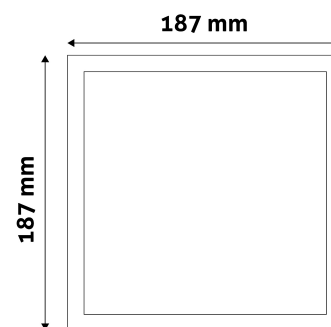

PRODUCT SIZE

Width: 187mm
 Height: 187mm
 Cut out size: 168mm

CARDBOARD BOX

EAN: 5999097916804
 Packaging: 1/b 20/c 640/p
 Dimensions: 225mm x 225mm x 30mm
 Net weight: 130g
 Gross weight: 187g

CARTON

EAN: 5999097916811
 Packaging: 1/b 20/c 640/p
 Dimensions: 335mm x 245mm x 470mm
 Net weight: 2.6kg
 Gross weight: 3.74kg

PALLET EXAMPLE

Height:
 Width: 120cm (std Euro pallet)
 Mepth: 80cm (std Euro pallet)
 Cartons per pallet: 32carton/pallet
 Cartons per row:
 Net weight: 83.2kg
 Gross weight: 119.68kg

PRODUCT PICTURE

PRODUCT OUTLINE