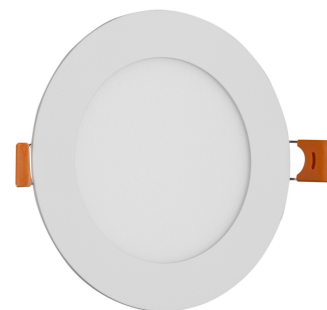

Avide LED Ceiling Lamp Recessed Panel Round ALU 6W CW 6400K

Product code: ACRPCW-R-6W-ALU
Brand link: avidelighting.com/qr/ACRPCW-R-6W-ALU
ID: AB-190518
Company name: Bramcke Hungary Kft.
Company address: Kishatár utca 17., 4031 Debrecen

Date of issue: 2024-05-21
Page: 2/3

PRODUCT SIZE

Diameter: 120mm
Height:
Cut out size: 105mm

CARDBOARD BOX

EAN: 5999097912325
Packaging: 1/b 50/c 1350/p
Dimensions: 125mm x 37mm x 173mm
Net weight: 138g
Gross weight: 148g

CARTON

EAN: 5999097912332
Packaging: 1/b 50/c 1350/p
Dimensions: 645mm x 220mm x 370mm
Net weight: 6.9kg
Gross weight: 7.4kg

PALLET EXAMPLE

Height:
Width: 120cm (std Euro pallet)
Mepth: 80cm (std Euro pallet)
Cartons per pallet: 27carton/pallet
Cartons per row:
Net weight: 186.3kg
Gross weight: 199.8kg

PRODUCT PICTURE