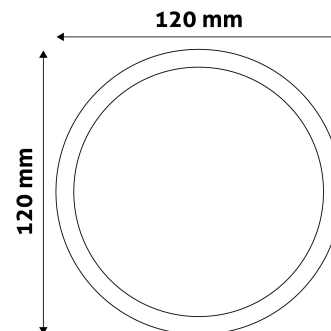

PRODUCT SIZE

Diameter: 120mm
 Height:
 Cut out size: 105mm

CARDBOARD BOX

EAN: 5999097912325
 Packaging: 1/b 50/c 1350/p
 Dimensions: 125mm x 37mm x 173mm
 Net weight: 138g
 Gross weight: 148g

CARTON

EAN: 5999097912332
 Packaging: 1/b 50/c 1350/p
 Dimensions: 645mm x 220mm x 370mm
 Net weight: 6.9kg
 Gross weight: 7.4kg

PALLET EXAMPLE

Height:
 Width: 120cm (std Euro pallet)
 Mepth: 80cm (std Euro pallet)
 Cartons per pallet: 27carton/pallet
 Cartons per row:
 Net weight: 186.3kg
 Gross weight: 199.8kg

PRODUCT PICTURE

PRODUCT OUTLINE