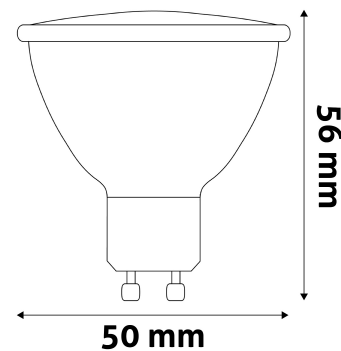

PRODUCT OUTLINE