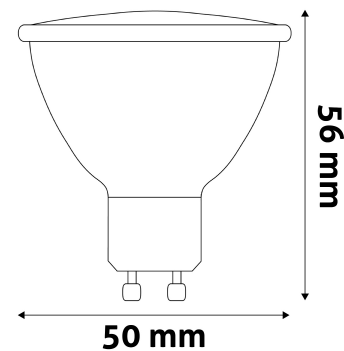

PRODUCT OUTLINE