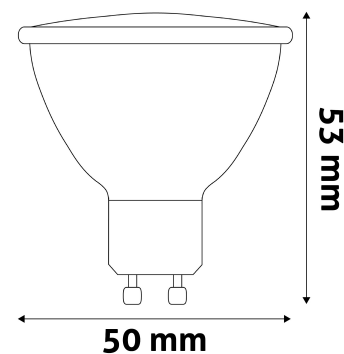

Wattage: 7W
Voltage: 220-240V
Beam angle: 100°
Dimmability: No
Lumen output: 600lm
Color temperature: 2 700K
Lifetime: 25 000h
Energy class: F
CRI: 80
IP standard: IP20

BOX PICTURE

Avide LED Spot Alu+plastic 7W GU10 EW 2700K

Page: 2/3

PRODUCT SIZE

Diameter: 50mm
Height: 58mm

CARDBOARD BOX

EAN: 5999562288641
Packaging: 1/b 100/c 8400/p
Dimensions: 51mm x 94mm x 51mm
Net weight: 24g
Gross weight: 32g

CARTON

EAN: 5999562288658
Packaging: 1/b 100/c 8400/p
Dimensions: 280mm x 280mm x 272mm
Net weight: 2.4kg
Gross weight: 3.2kg

PALLET EXAMPLE

Height:
Width: 120cm (std Euro pallet)
Mepth: 80cm (std Euro pallet)
Cartons per pallet: 84carton/pallet
Cartons per row: 12pcs
Net weight: 201.6kg
Gross weight: 268.8kg

PRODUCT PICTURE

PRODUCT OUTLINE