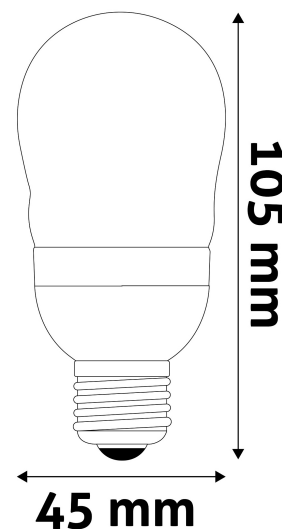

Wattage: 6W
Voltage: 220-240V
Beam angle: 160°
Dimmability: No
Lumen output: 530lm
Color temperature: 2 700K
Lifetime: 25 000h
Energy class: F
CRI: 80
IP standard: IP20

BOX PICTURE

Avide LED Globe Mini B45 6W E27 EW 2700K

Page: 2/3

PRODUCT SIZE

Diameter: 45mm
Height: 105mm

CARDBOARD BOX

EAN: 5999097919140
Packaging: 1/b 100/c 4800/p
Dimensions: 46mm x 46mm x 112mm
Net weight: 20g
Gross weight: 28g

CARTON

EAN: 5999097919157
Packaging: 1/b 100/c 4800/p
Dimensions: 495mm x 245mm x 245mm
Net weight: 2kg
Gross weight: 2.8kg

PALLET EXAMPLE

Height:
Width: 120cm (std Euro pallet)
Mepth: 80cm (std Euro pallet)
Cartons per pallet: 48carton/pallet
Cartons per row:
Net weight: 96kg
Gross weight: 134.4kg

PRODUCT PICTURE

PRODUCT OUTLINE