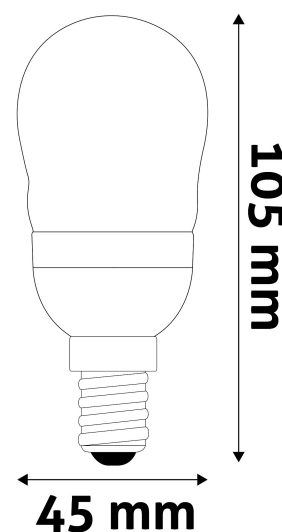

Wattage: 6W
Voltage: 220-240V
Beam angle: 160°
Dimmability: No
Lumen output: 530lm
Color temperature: 2 700K
Lifetime: 25 000h
Energy class: F
CRI: 80
IP standard: IP20

BOX PICTURE

Avide LED Globe Mini B45 6W E14 EW 2700K

Page: 2/3

PRODUCT SIZE

Diameter:	45mm
Height:	105mm

CARDBOARD BOX

EAN:	5999097919065
Packaging:	1/b 100/c 4800/p
Dimensions:	46mm x 46mm x 112mm
Net weight:	20g
Gross weight:	28g

CARTON

EAN:	5999097919072
Packaging:	1/b 100/c 4800/p
Dimensions:	495mm x 245mm x 245mm
Net weight:	2kg
Gross weight:	2.8kg

PALLET EXAMPLE

Height:	
Width:	120cm (std Euro pallet)
Depth:	80cm (std Euro pallet)
Cartons per pallet:	48carton/pallet
Cartons per row:	
Net weight:	96kg
Gross weight:	134.4kg

PRODUCT PICTURE

PRODUCT OUTLINE