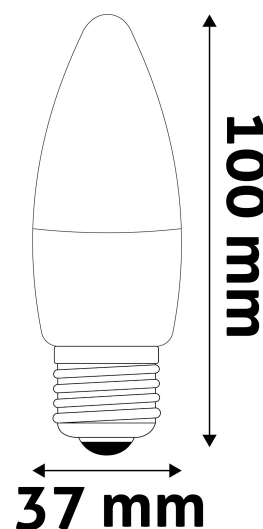

PRODUCT OUTLINE