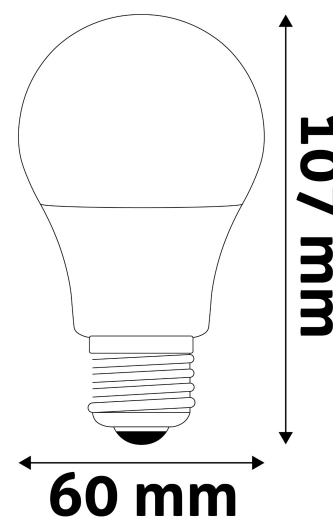

PRODUCT OUTLINE