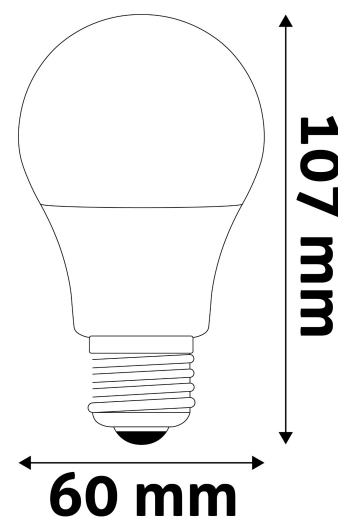

Wattage: 8W
Voltage: 220-240V
Beam angle: 180°
Dimmability: No
Lumen output: 806lm
Color temperature: 4 000K
Lifetime: 15 000h
Energy class: F
CRI: 80
IP standard: IP20

BOX PICTURE

Avide LED Globe A60 8W E27 NW 4000K

Page: 2/3

PRODUCT SIZE

Diameter:	60mm
Height:	107mm

CARDBOARD BOX

EAN:	5999562284940
Packaging:	1/b 100/c 3500/p
Dimensions:	61mm x 136mm x 61mm
Net weight:	29g
Gross weight:	42g

CARTON

EAN:	5999562284957
Packaging:	1/b 100/c 3500/p
Dimensions:	630mm x 240mm x 320mm
Net weight:	2.9kg
Gross weight:	4.2kg

PALLET EXAMPLE

Height:	
Width:	120cm (std Euro pallet)
Depth:	80cm (std Euro pallet)
Cartons per pallet:	35carton/pallet
Cartons per row:	5pcs
Net weight:	101.5kg
Gross weight:	147kg

PRODUCT PICTURE

PRODUCT OUTLINE