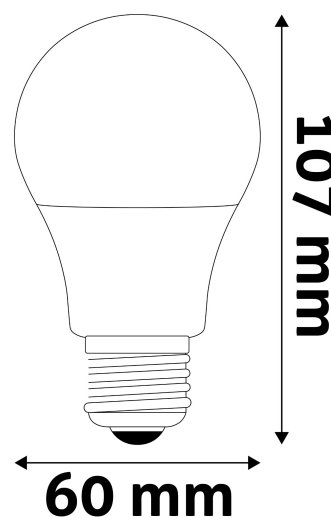

Wattage: 8W
Voltage: 220-240V
Beam angle: 180°
Dimmability: No
Lumen output: 806lm
Color temperature: 2 700K
Lifetime: 15 000h
Energy class: F
CRI: 80
IP standard: IP20

BOX PICTURE

Avide LED Globe A60 8W E27 EW 2700K

Page: 2/3

PRODUCT SIZE

Diameter: 60mm
Height: 107mm

CARDBOARD BOX

EAN: 5999097917108
Packaging: 1/b 100/c 3500/p
Dimensions: 58mm x 132mm x 58mm
Net weight: 29g
Gross weight: 42g

CARTON

EAN: 5999097917115
Packaging: 1/b 100/c 3500/p
Dimensions: 620mm x 225mm x 320mm
Net weight: 2.9kg
Gross weight: 4.2kg

PALLET EXAMPLE

Height:
Width: 120cm (std Euro pallet)
Mepth: 80cm (std Euro pallet)
Cartons per pallet: 35carton/pallet
Cartons per row:
Net weight: 101.5kg
Gross weight: 147kg

PRODUCT PICTURE

PRODUCT OUTLINE