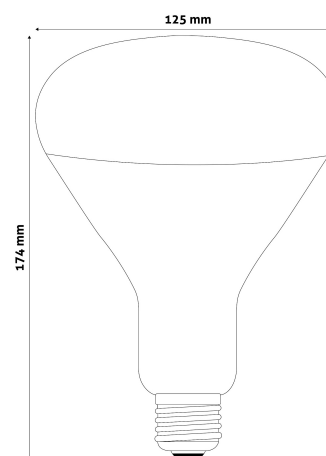

PRODUCT OUTLINE