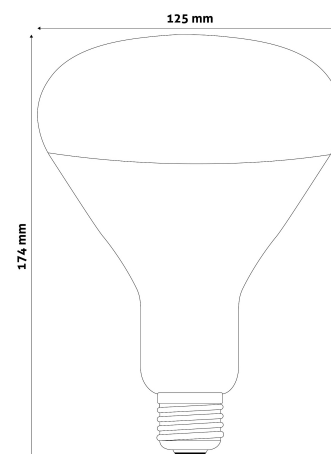

PRODUCT OUTLINE