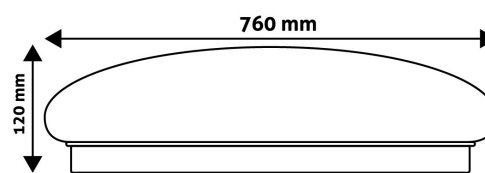

PRODUCT OUTLINE