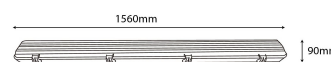

PRODUCT OUTLINE