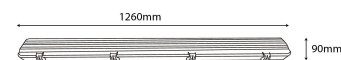

PRODUCT OUTLINE