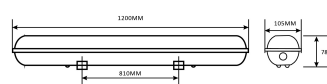

PRODUCT OUTLINE