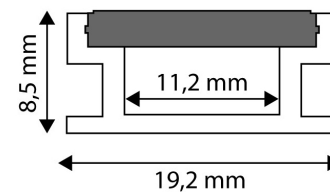

QR code:

Date of issue: 2024-05-21

Page: 2/3

PRODUCT SIZE

Width: 19mm
 Height: 3mm
 Depth: 2 000mm

PRODUCT PICTURE

CARDBOARD BOX

EAN: 5999097910765
 Packaging: (2/bl)
 Dimensions: 3mm x 2 020mm x 20mm
 Net weight: 184g
 Gross weight: 210g

PRODUCT OUTLINE

CARTON

EAN: 5999097910772
 Packaging: (2/bl)
 Dimensions: 2 070mm x 200mm x 160mm
 Net weight: 0.184kg
 Gross weight: 0.21kg

PALLET EXAMPLE

Height:
 Width: 120cm (std Euro pallet)
 Mepth: 80cm (std Euro pallet)
 Cartons per pallet: 1carton/pallet
 Cartons per row:
 Net weight: 0.184kg
 Gross weight: 0.21kg